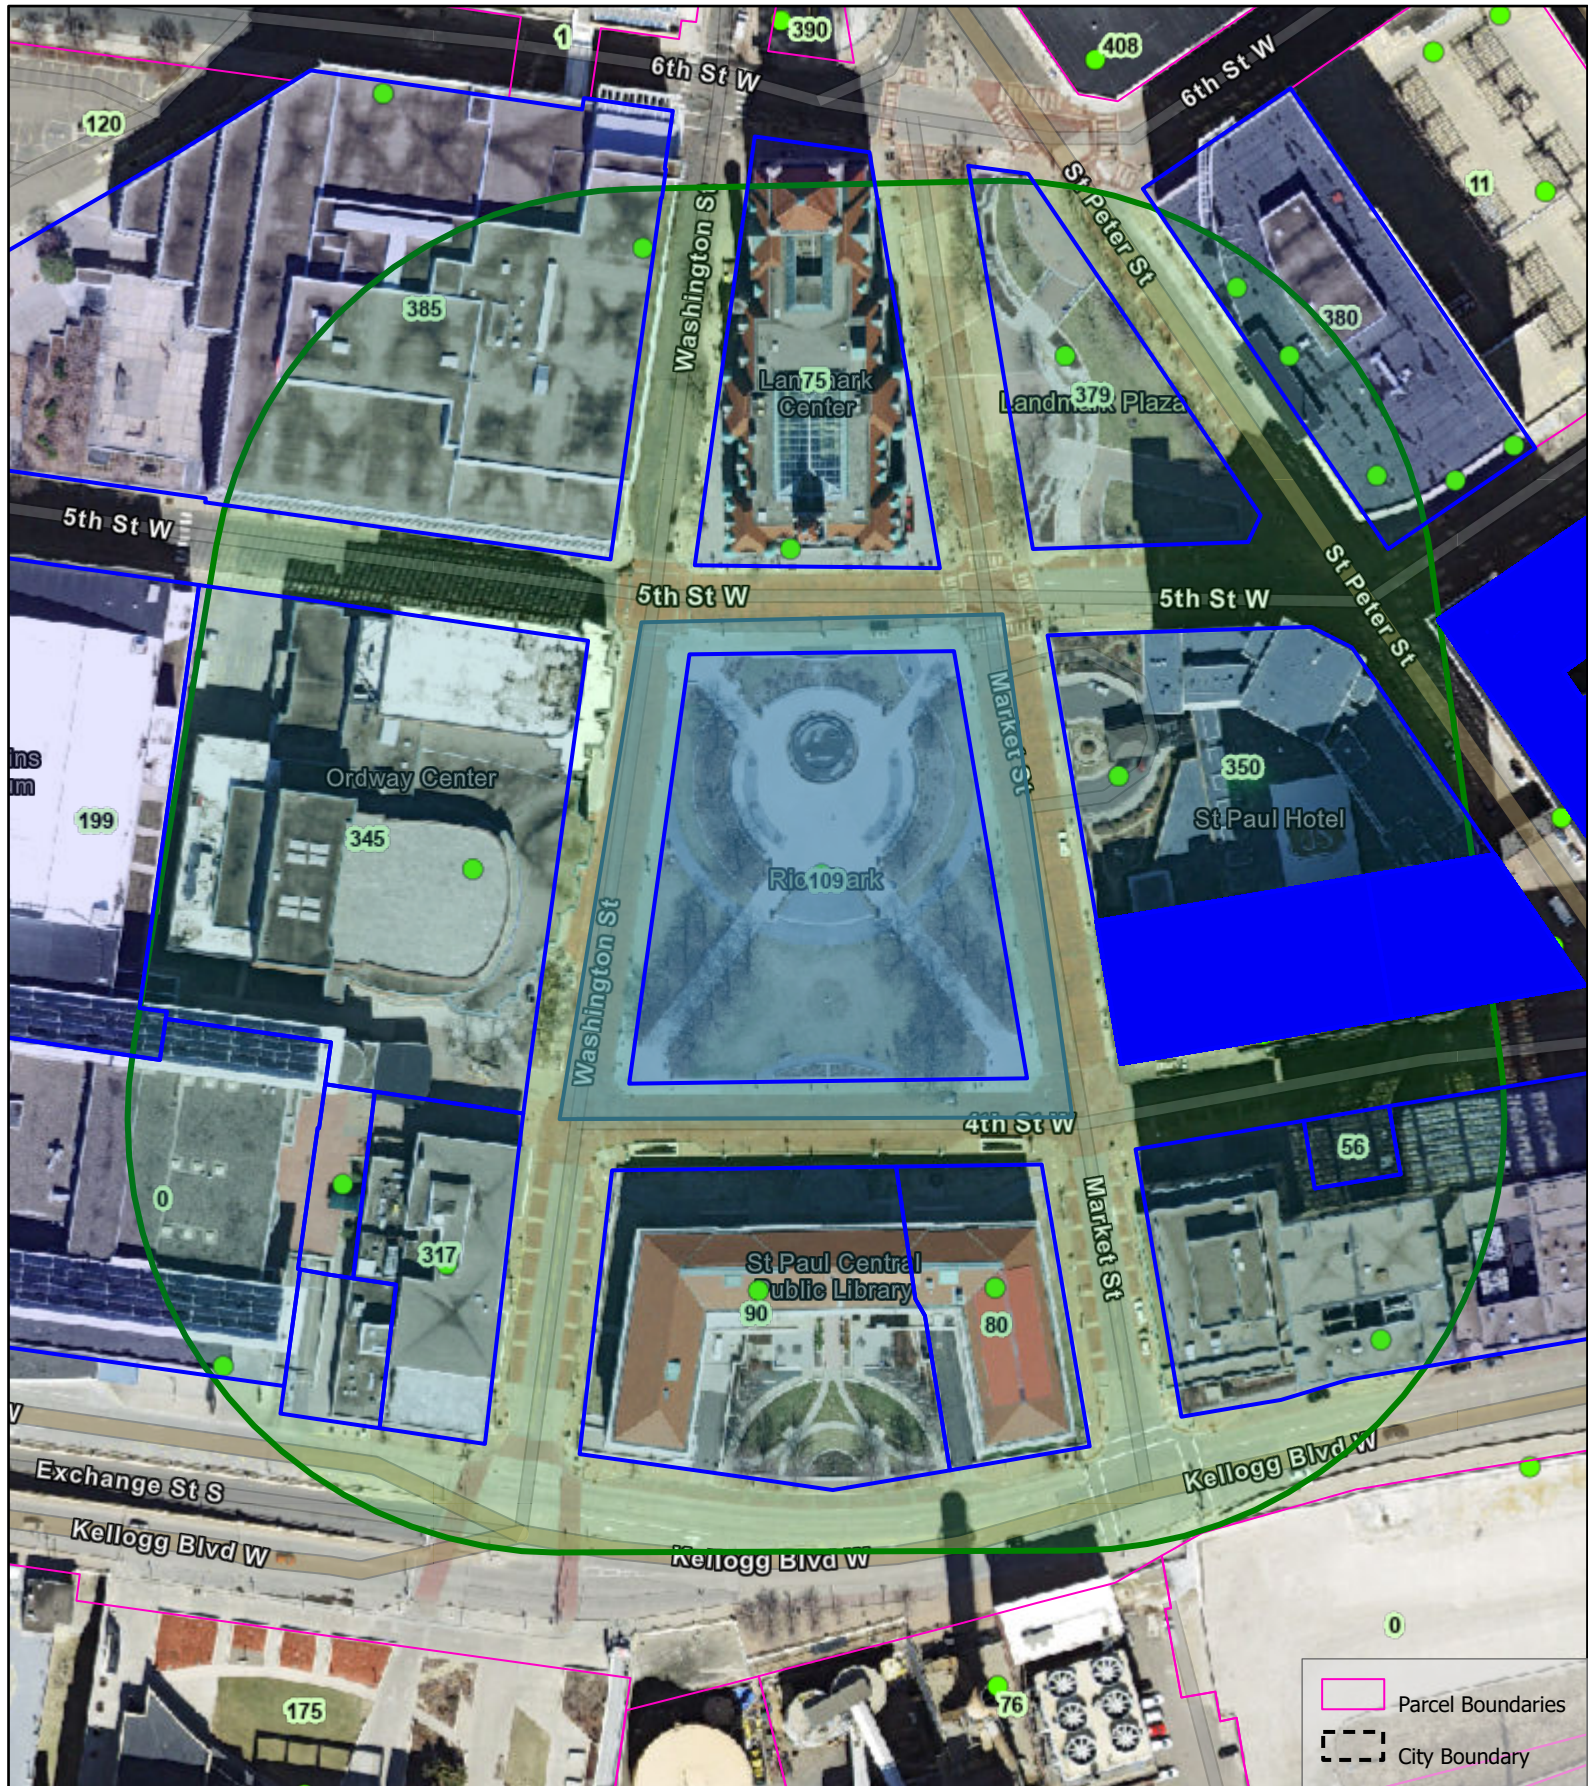

Map - Rice Park & Landmark Plaza

11/3/2022 1:29 PM

Sources: Esri, Airbus DS, USGS, NGA, NASA, CGIAR, N Robinson, NCEAS, NLS, OS, NMA, Geodatastyrelsen, Rijkswaterstaat, GSA, Geoland, FEMA, Intermap and the GIS user community, Esri Community Maps

The Geographic Information System (GIS) Data to which this notice is attached are made available pursuant to the Minnesota Government Data Practices Act (Minnesota Statutes Chapter 13). The GIS Data are provided to you "AS IS" and without any warranty as to their performance, merchantability, or fitness for any particular purpose. The GIS Data were developed by the City of Saint Paul for its own internal business purposes. The City of Saint Paul does not represent or warrant that the GIS Data or the data documentation are error-free, complete, current, or accurate. You are responsible for any consequences resulting from your use of the GIS Data or your reliance on the GIS Data. You should consult the data documentation for this particular GIS Data to determine the limitations of the GIS Data and the precision with which the GIS Data may depict distance, direction, location, or other geographic features. If you transmit or provide the GIS Data (or any portion of it) to another user, the GIS Data must include a copy of this disclaimer.