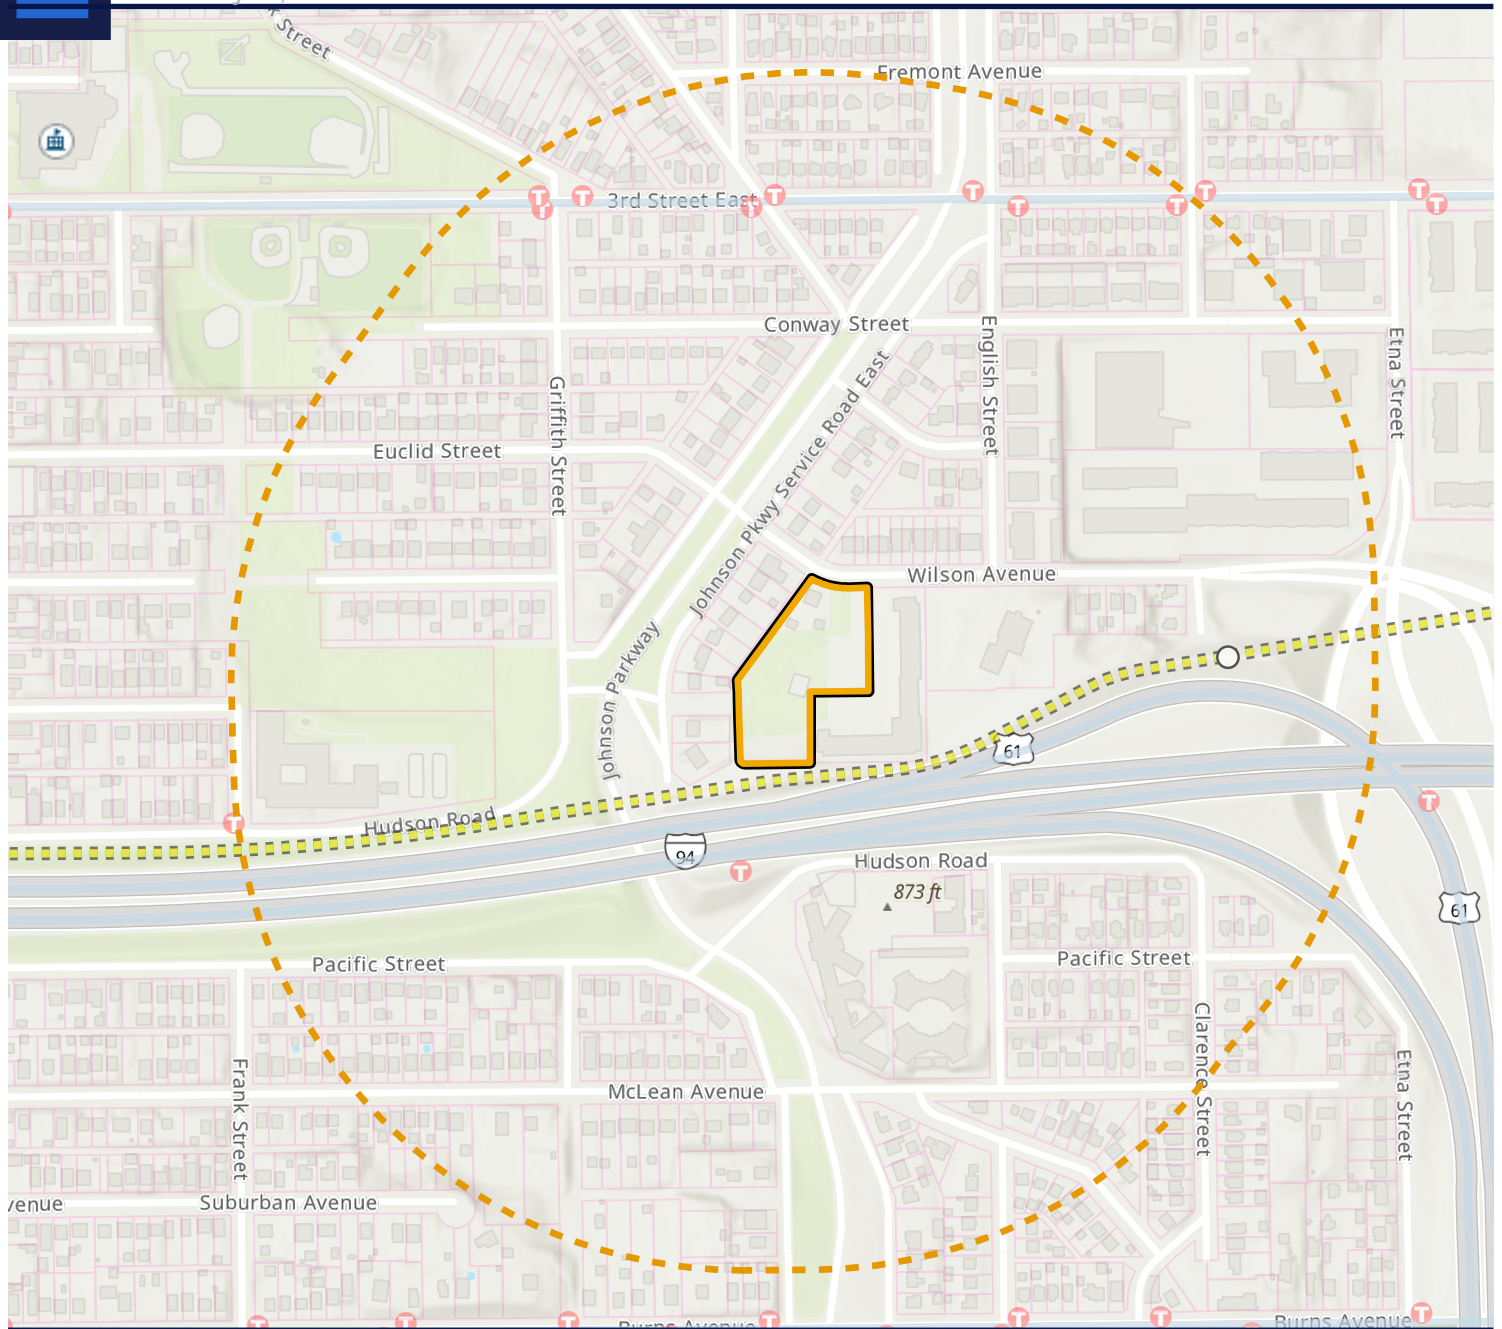

Condemnation Parcel - 1256 Wilson Avenue

HRA Board Report Map

January 3, 2023

- 1256 Wilson Ave
- Quarter-Mile Distance
- Public schools
- Bus stops
- Bus routes
- Gold Line
- Transitway Stations