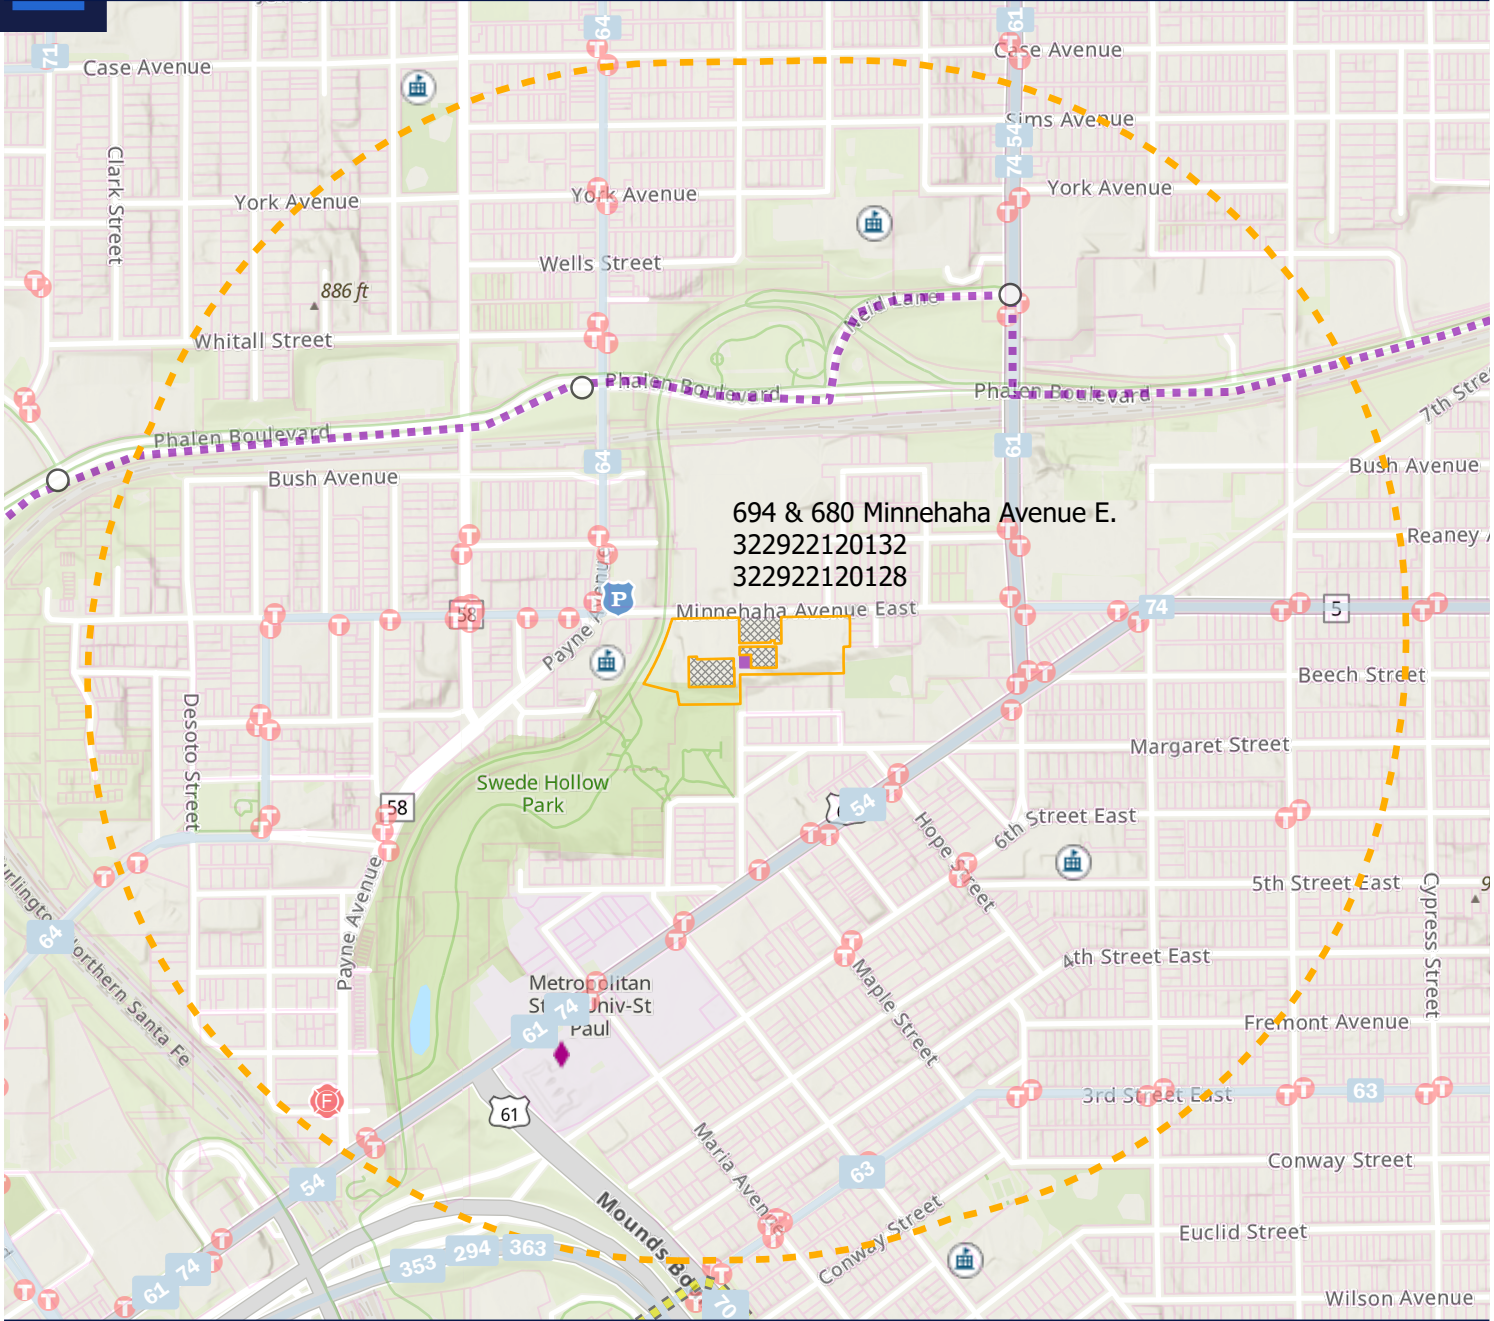

Hamm's Brewery Complex

HRA Board Report Map
November 22, 2022

- HRA-owned Hamm's Brewery Complex
- Privately-owned, not included in the RFP
- HRA property for potential disposition to 11 Wells, not included in the RFP
- 1/2-Mile Distance
- Fire Stations
- Police Stations
- Transit stops
- Transit routes
- Gold Line
- Purple Line
- Transitway Stations
- Trails
- Public schools
- ◆ Postsecondary education