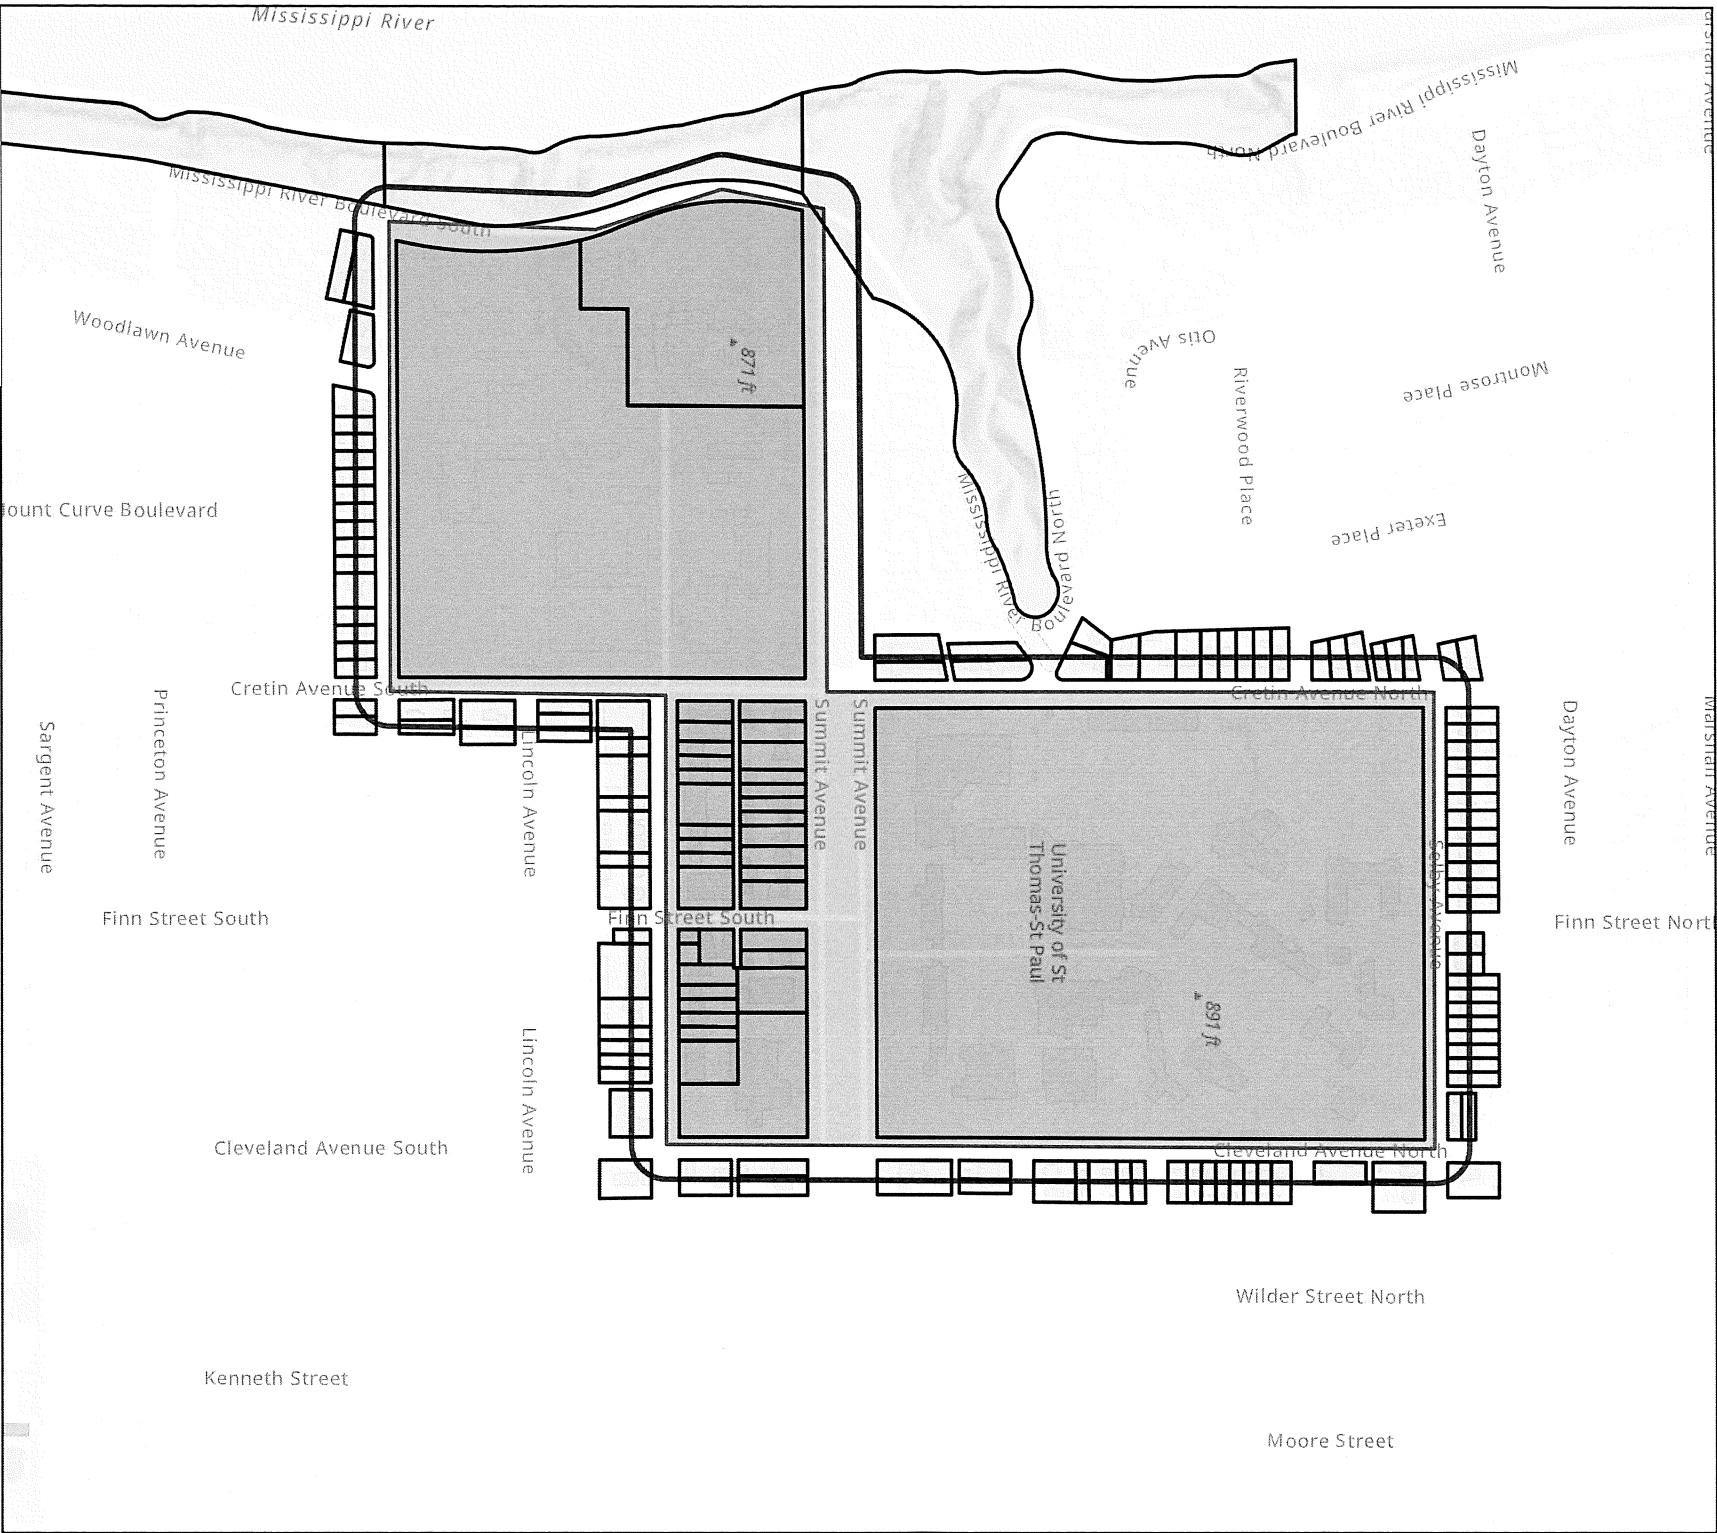

Saint Paul Minnesota

The most livable city in America

The Geographic Information System (GIS) Data to which this notice is attached are made available pursuant to the Minnesota Government Data Practices Act (Minnesota Statutes Chapter 13). The GIS Data are provided to you "AS IS" and without any warranty as to their performance, merchantability, or fitness for any particular purpose. The GIS Data were developed by the City of Saint Paul for its own internal business purposes. The City of Saint Paul does not represent or warrant that the GIS Data or the data documentation are error-free, complete, current, or accurate. You are responsible for any consequences resulting from your use of the GIS Data or your reliance on the GIS Data. You should consult the data documentation for this particular GIS Data to determine the limitations of the GIS Data and the precision with which the GIS Data may depict distance, direction, location, or other geographic features. If you transmit or provide the GIS Data (or any portion of it) to another user, the GIS Data must include a copy of this disclaimer.

Department of Safety and Inspections (DSI), Sources: Esri, Airbus DS, USGS, NGA, NASA, CGIAR, N Robinson, NCEAS, NLS, OS, NMA, Geodatasystem, Rijkswaterstaat, GSA, Geoland, FEMA, Intermap and the