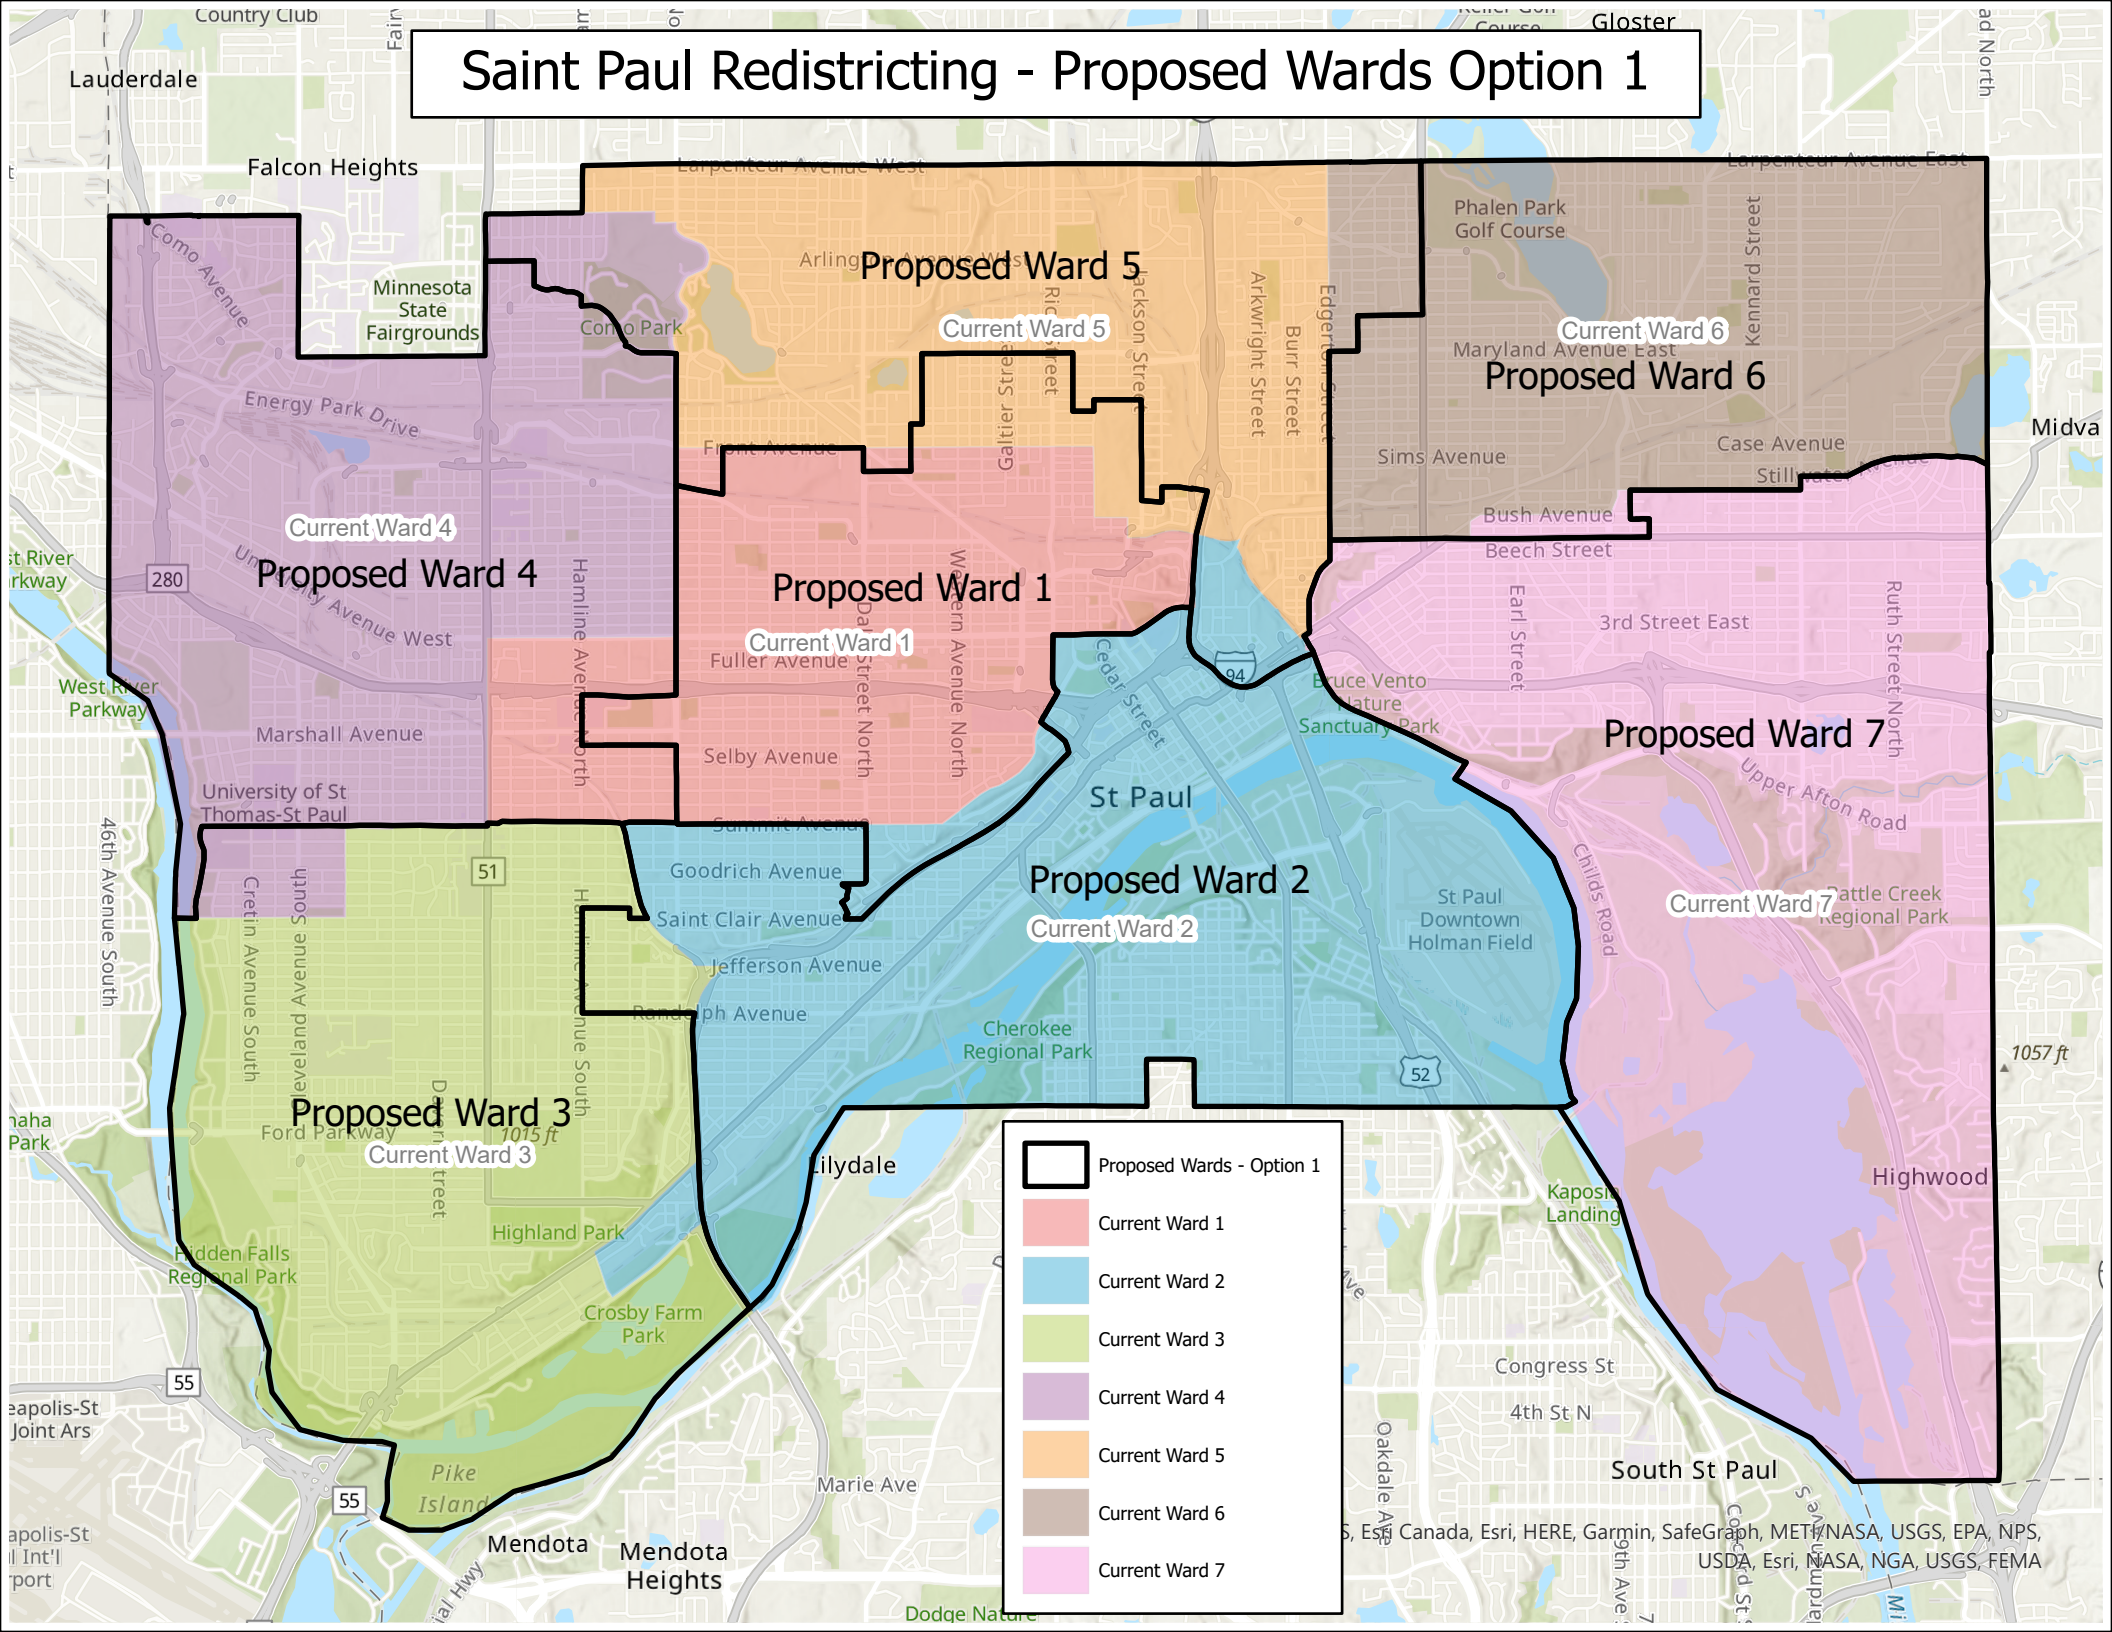

# Saint Paul Redistricting - Proposed Wards Option 1

Legend for the map:

- Proposed Wards - Option 1 (Black outline)
- Current Ward 1 (Light Red)
- Current Ward 2 (Light Blue)
- Current Ward 3 (Light Green)
- Current Ward 4 (Light Purple)
- Current Ward 5 (Light Orange)
- Current Ward 6 (Light Brown)
- Current Ward 7 (Light Pink)