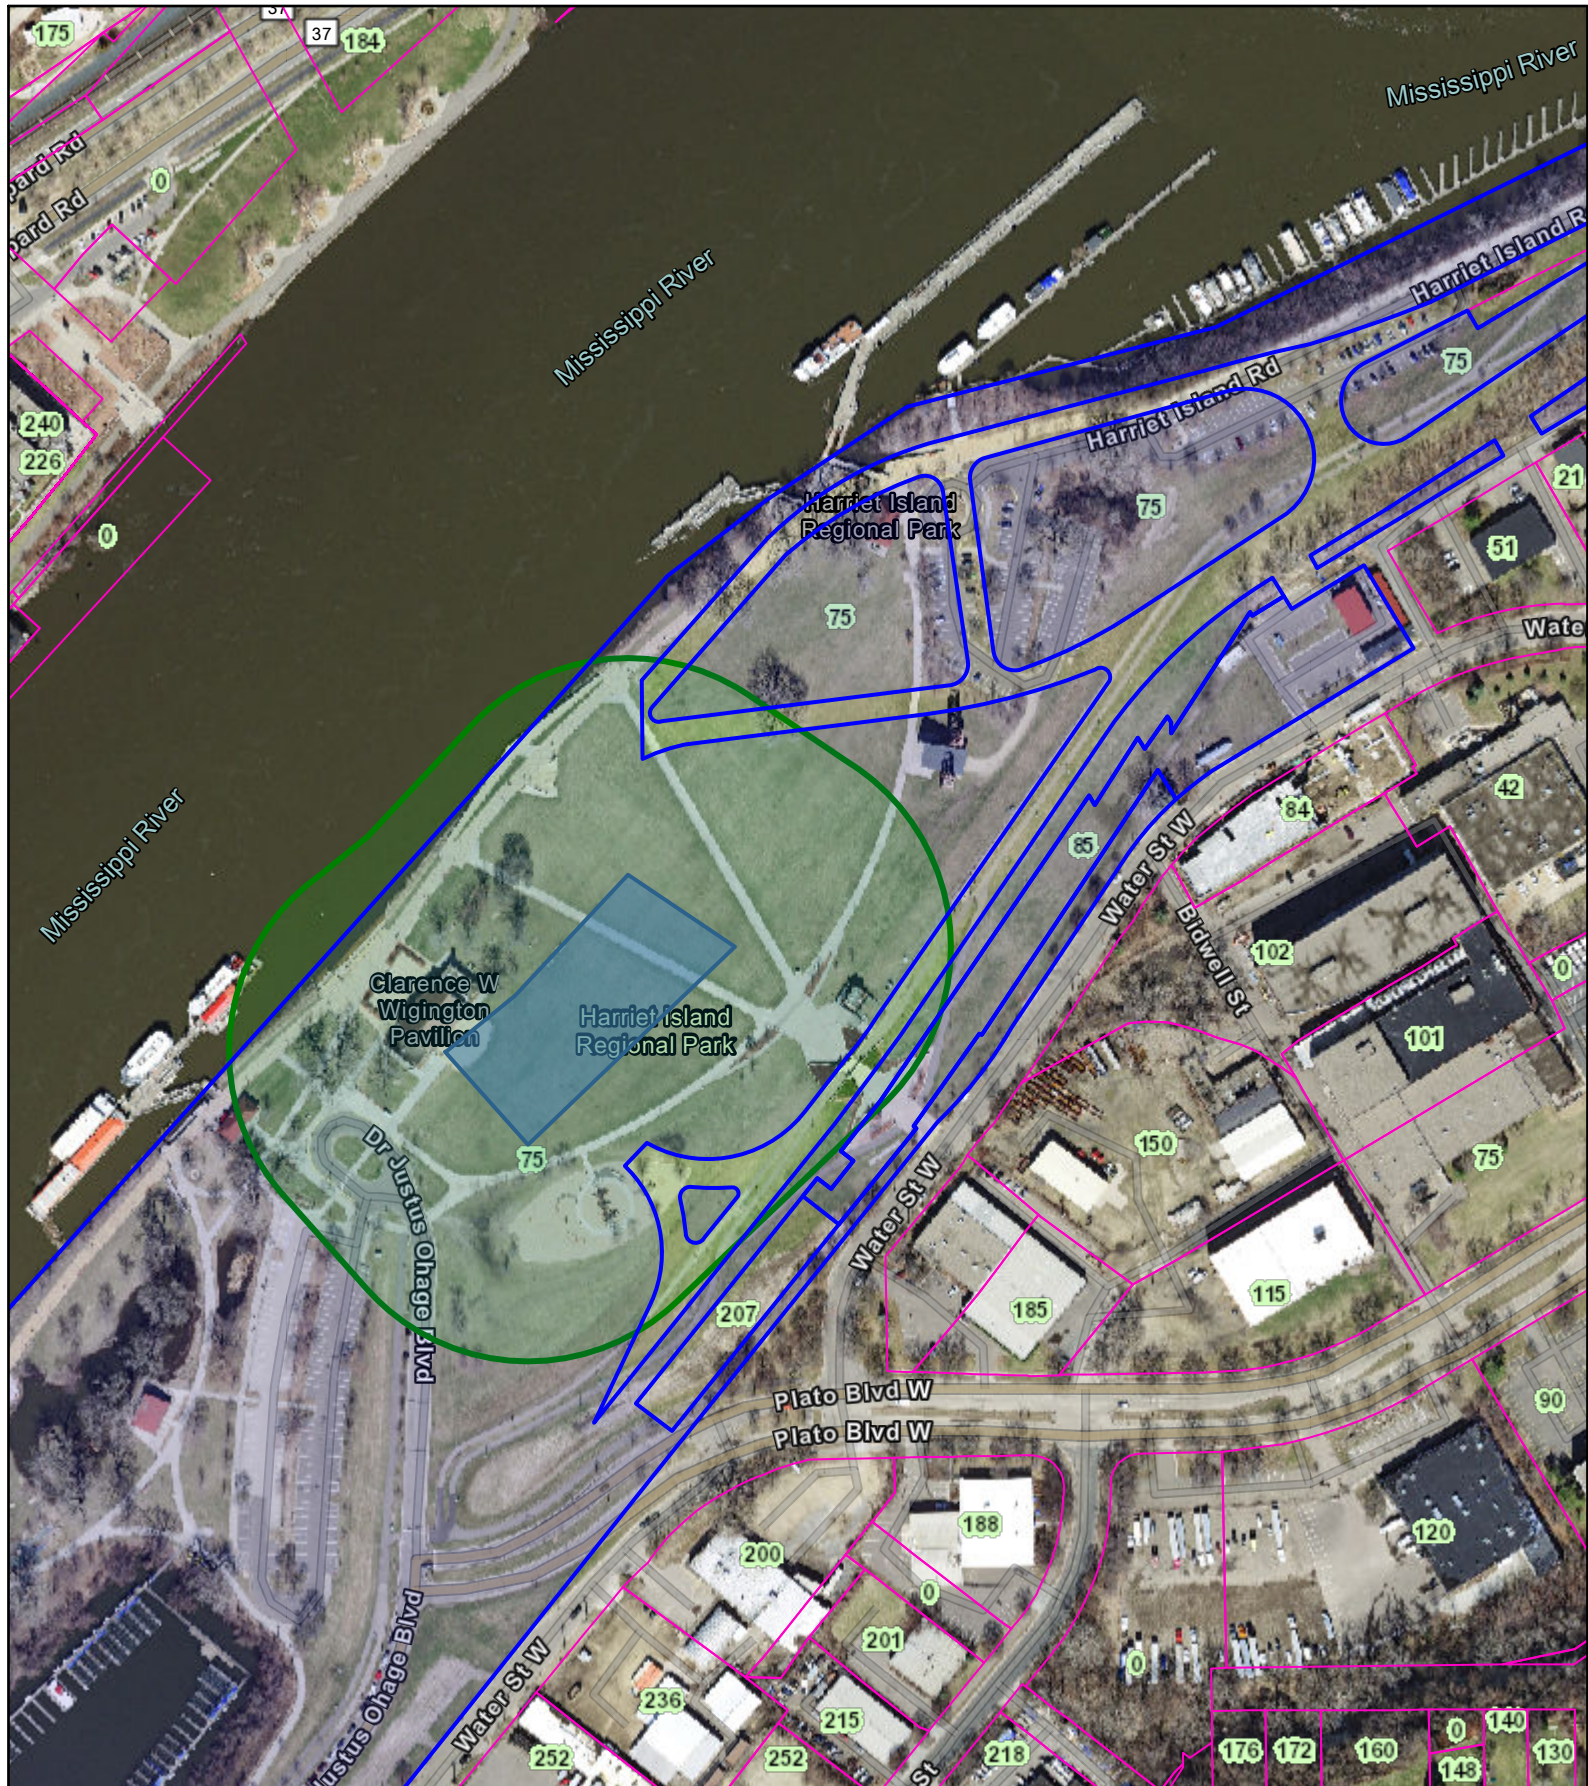

Map Twin Cities Veg Fest

5/31/2022 8:10 AM

 **Saint Paul Minnesota**
The most livable city in America

Department of Safety and Inspections (DSI), Sources: Esri, Airbus DS, USGS, NGA, NASA, CGIAR, N Robinson, NCEAS, NLS, OS, NMA, Geodastystyrelsen, Rijkswaterstaat, GSA, Geoland, FEMA, Intermap and the

The Geographic Information System (GIS) Data to which this notice is attached are made available pursuant to the Minnesota Government Data Practices Act (Minnesota Statutes Chapter 13). The GIS Data are provided to you "AS IS" and without any warranty as to their performance, merchantability, or fitness for any particular purpose. The GIS Data were developed by the City of Saint Paul for its own internal business purposes. The City of Saint Paul does not represent or warrant that the GIS Data or the data documentation are error-free, complete, current, or accurate. You are responsible for any consequences resulting from your use of the GIS Data or your reliance on the GIS Data. You should consult the data documentation for this particular GIS Data to determine the limitations of the GIS Data and the precision with which the GIS Data may depict distance, direction, location, or other geographic features. If you transmit or provide the GIS Data (or any portion of it) to another user, the GIS Data must include a copy of this disclaimer.