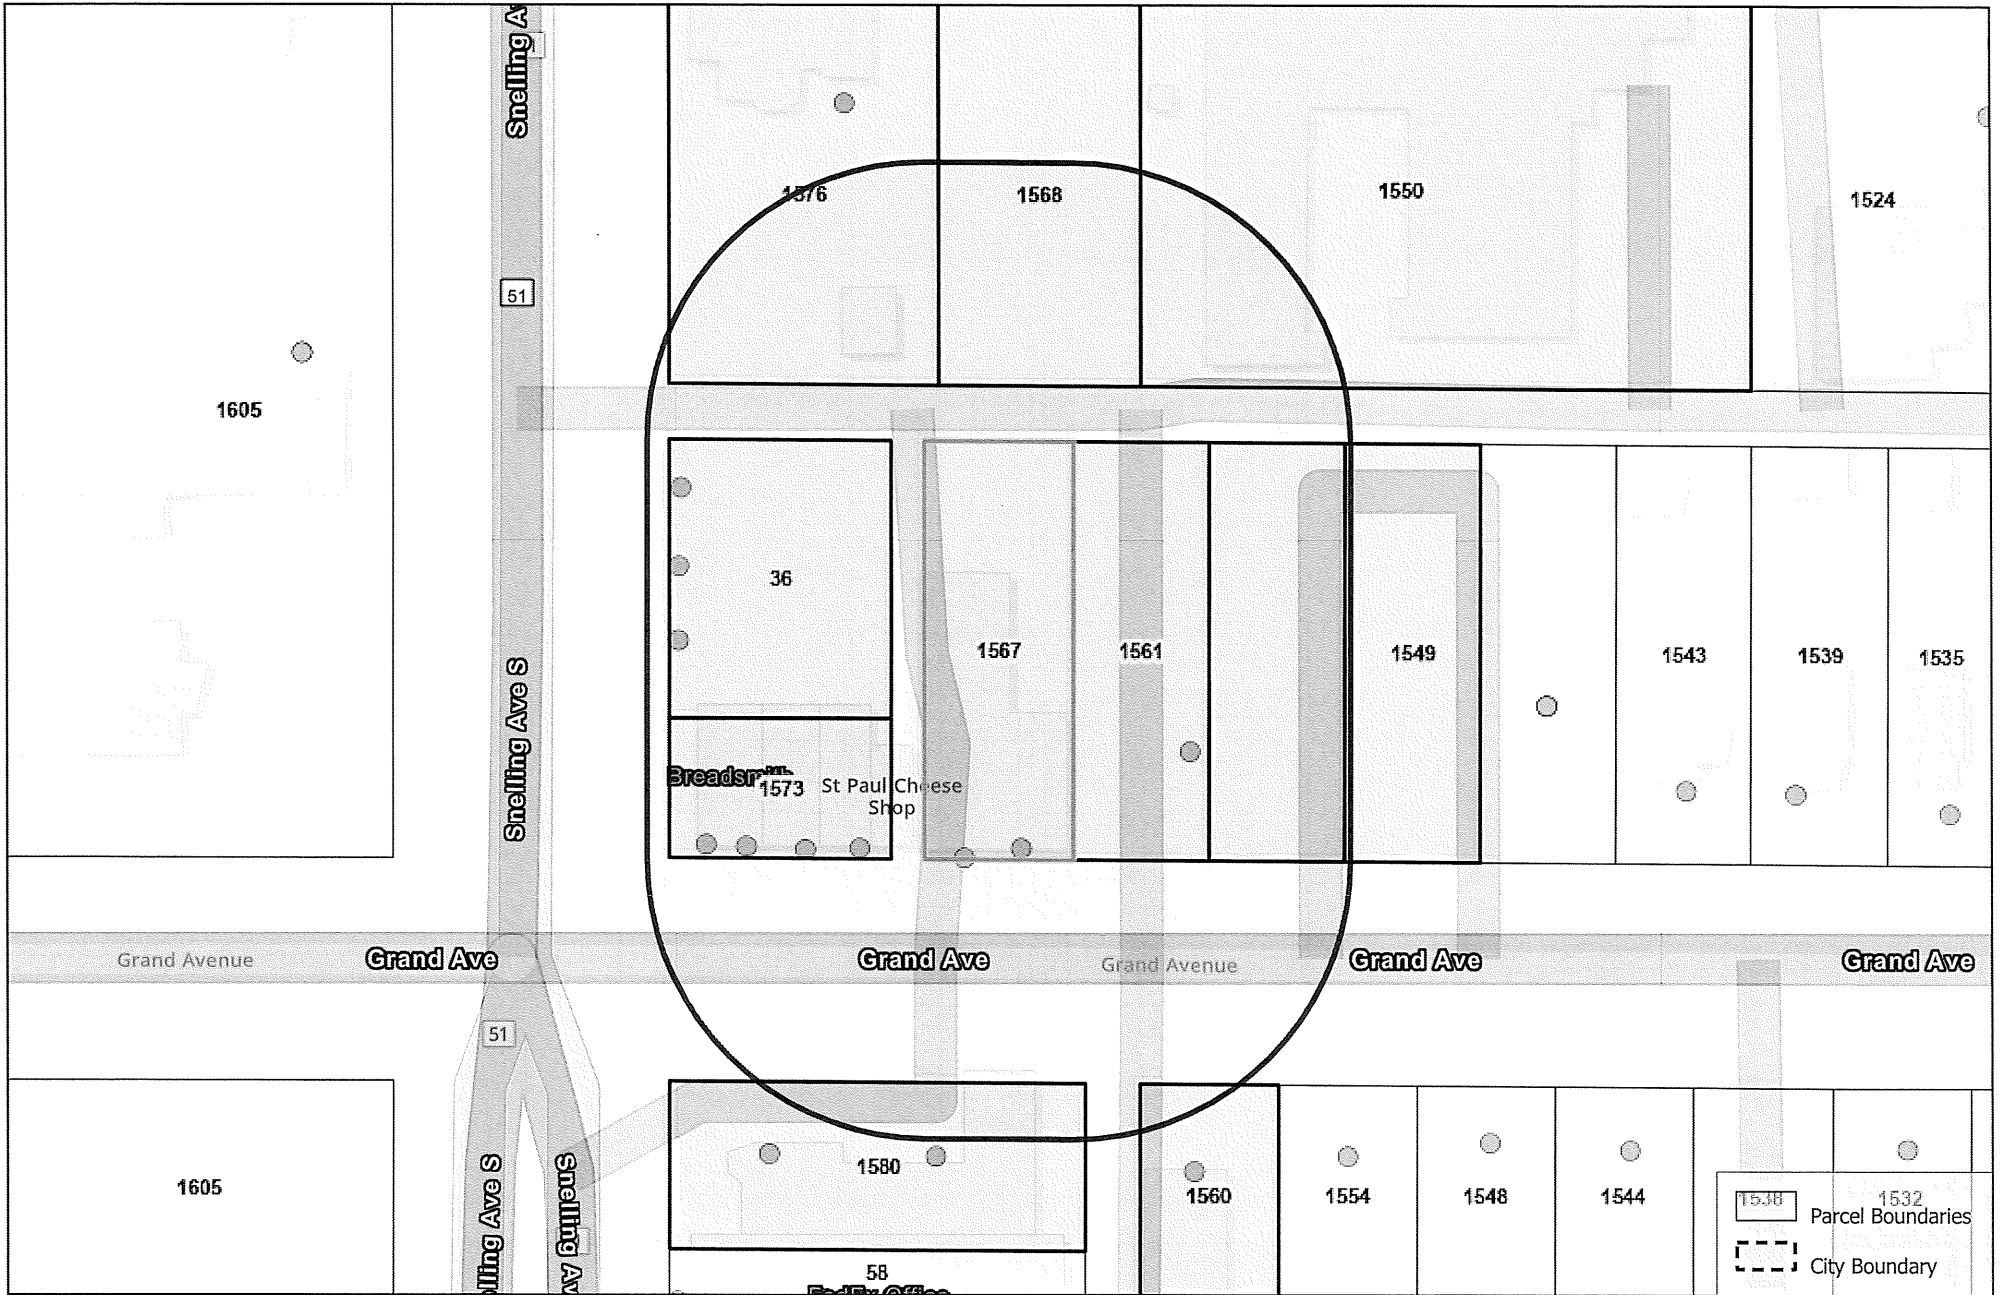

Sources: Esri, Airbus DS, USGS, NGA, NASA, CGIAR, N Robinson, NCEAS, NLS, OS, NMA, Geodatastyrelsen, Rijkswaterstaat, GSA, Geoland, FEMA, Intermap and the GIS user community, Esri Community Maps

The Geographic Information System (GIS) Data to which this notice is attached are made available pursuant to the Minnesota Government Data Practices Act (Minnesota Statutes Chapter 13). The GIS Data are provided to you "AS IS" and without any warranty as to their performance, merchantability, or fitness for any particular purpose. The GIS Data were developed by the City of Saint Paul for its own internal business purposes. The City of Saint Paul does not represent or warrant that the GIS Data or the data documentation are error-free, complete, current, or accurate. You are responsible for any consequences resulting from your use of the GIS Data or your reliance on the GIS Data. You should consult the data documentation for this particular GIS Data to determine the limitations of the GIS Data and the precision with which the GIS Data may depict distance, direction, location, or other geographic features. If you transmit or provide the GIS Data (or any portion of it) to another user, the GIS Data must include a copy of this disclaimer.