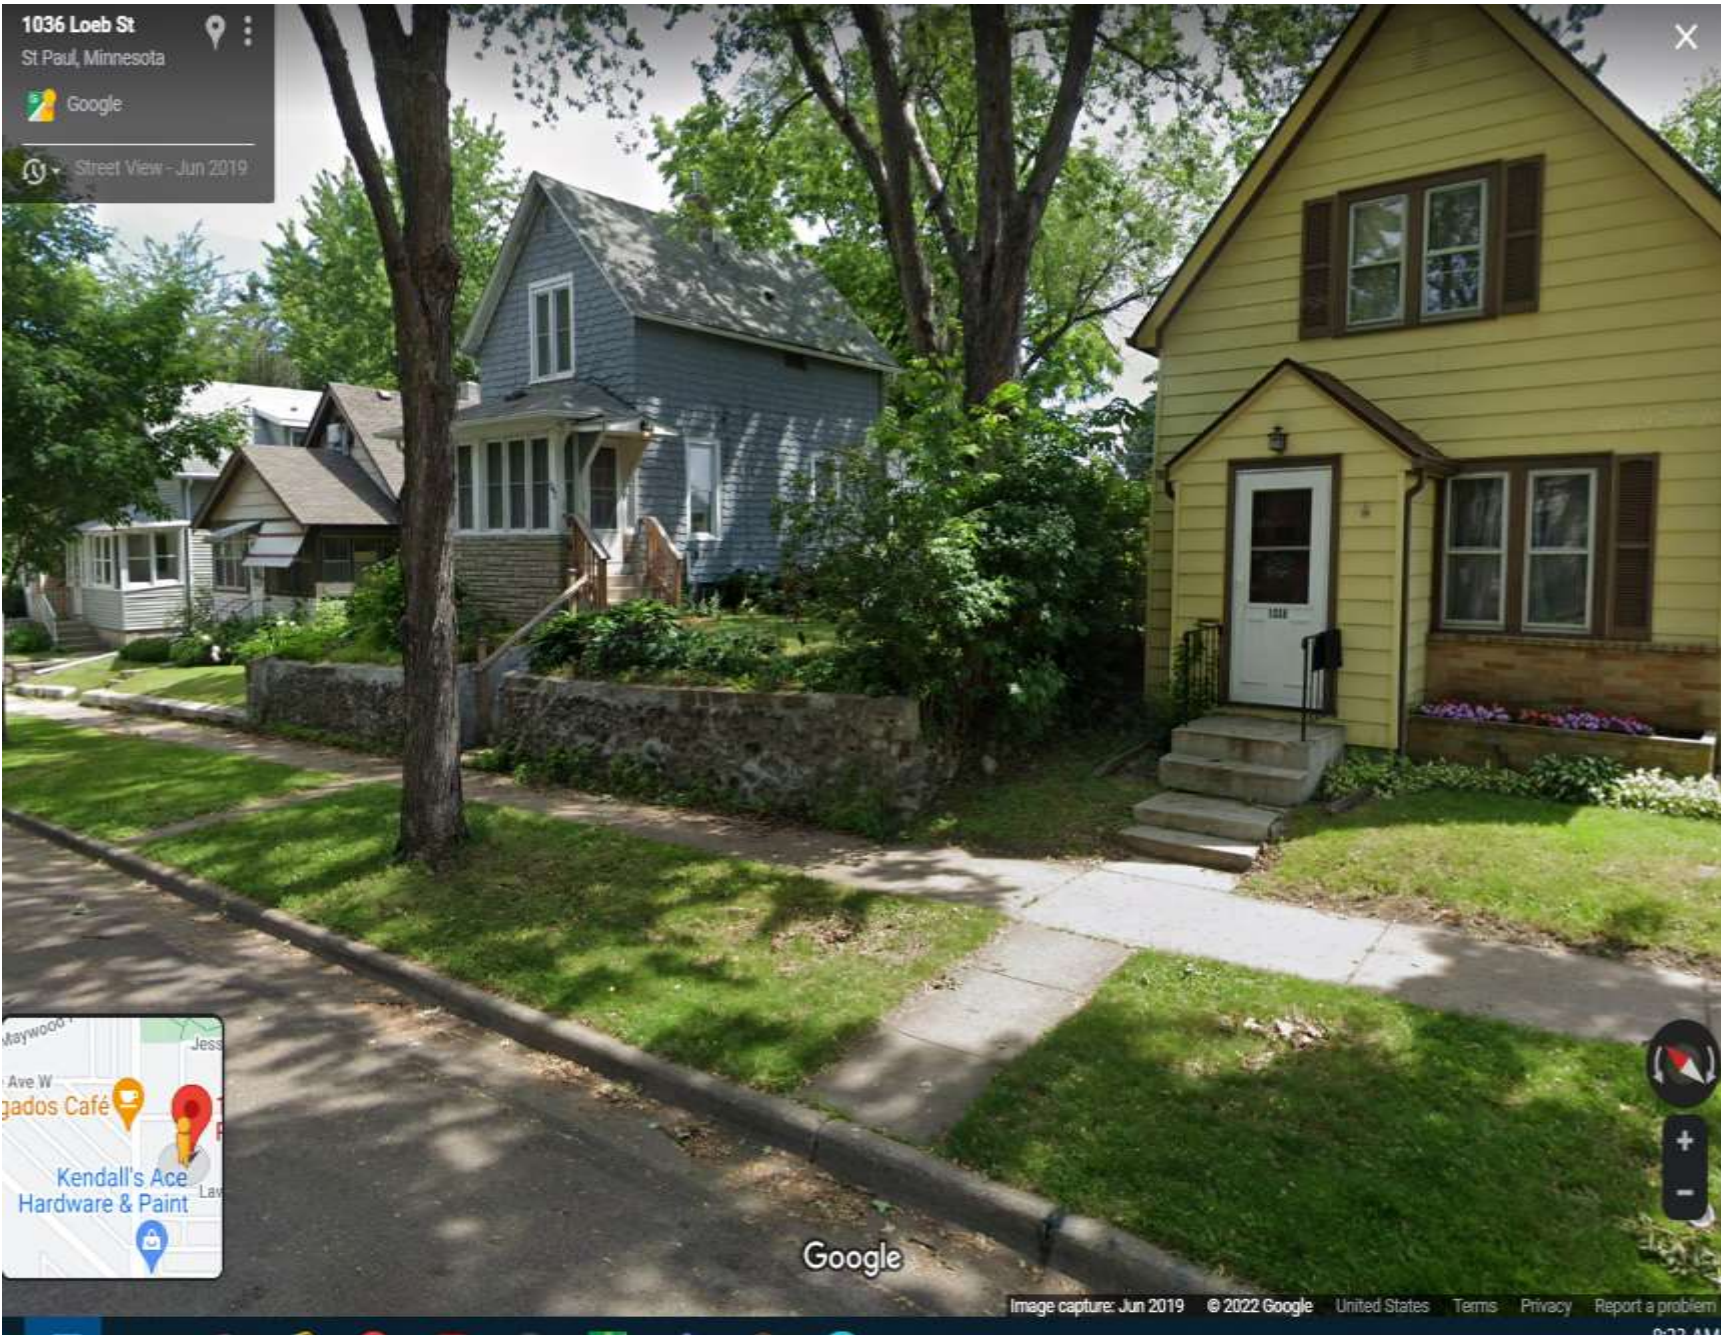

1036 Loeb St
St Paul, Minnesota
Google
Street View - Jun 2019

Google