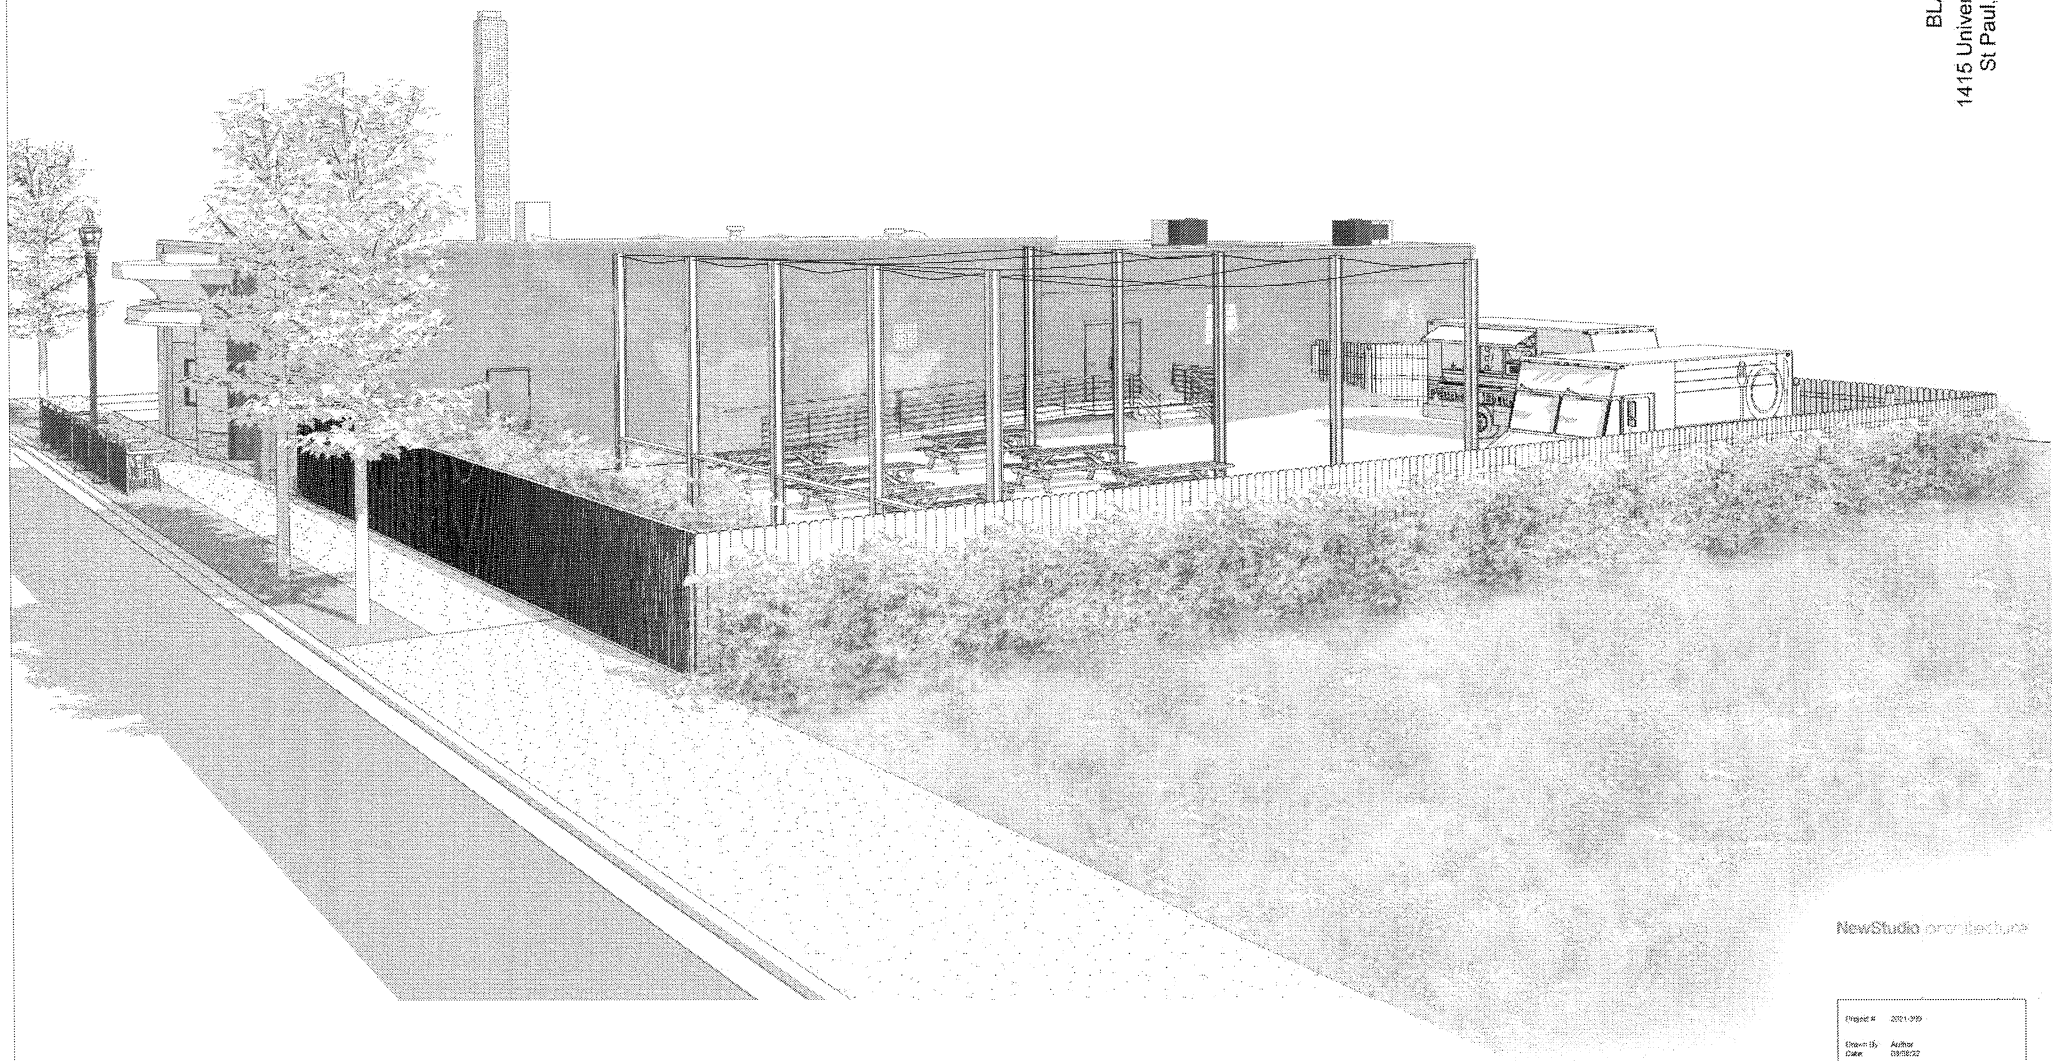

1 CONCEPTUAL SITE PLAN

01 SCALE: 1" = 20'-0"

BLACK HART
1415 University Ave W
St Paul, MN 55104

NewStudio|architecture

Project	2021-209
Lead	Author
Date	06/08/22

01

BLACK HART
1415 University Ave W
St Paul, MN 55104

NewStudio architecture

1 CONCEPTUAL RENDERING

03 SCALE:

Project #	2011-219
Client	Author
Date	09/08/22

03

BLACK HART
1415 University Ave W
St Paul, MN 55104

NewStudio | architecture

1 CONCEPTUAL EXT ELEV - EAST

02 SCALE: 3/32" = 1'-0"

Project #	2017-09
Drawn By	Author
Date	09/28/20
02	