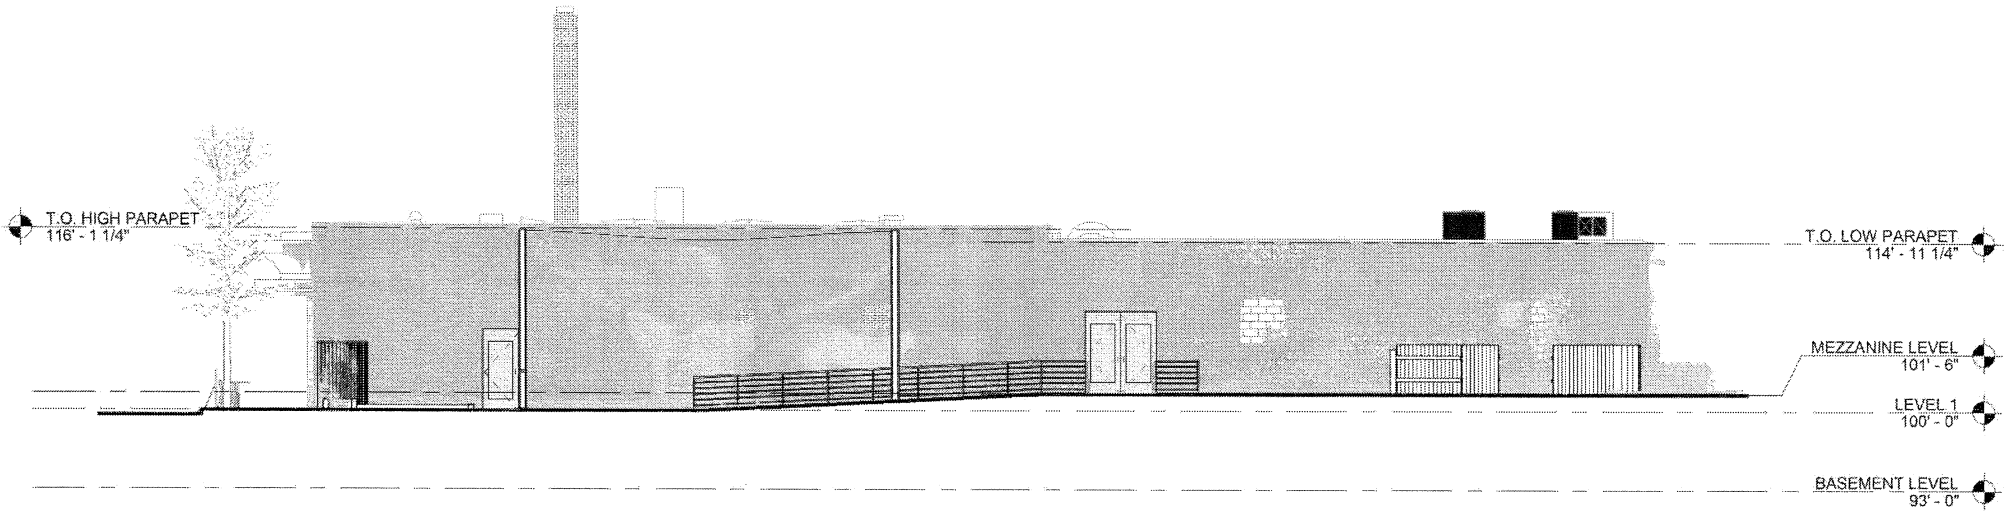

NewStudio architecture

1 CONCEPTUAL RENDERING

03 SCALE:

Project #	2011-219
Client	Author
Date	09/08/22

03

BLACK HART
1415 University Ave W
St Paul, MN 55104

NewStudio | architecture

1 CONCEPTUAL EXT ELEV - EAST

02 SCALE: 3/32" = 1'-0"

Project #	2017-09
Drawn By	Author
Date	09/28/20
02	